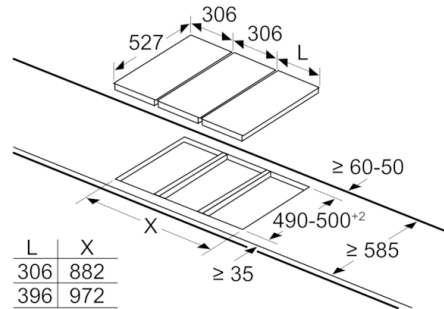

When installing two Domino units right next to a hob, two assembly kits (HEZ394301) are required.

measurements in mm