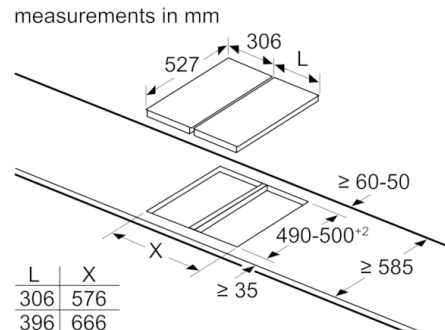

When installing two or more Domino units side-by-side, one or more assembly kits are required (2 units = 1 assembly kit, 3 units = 2 assembly kits, etc.).